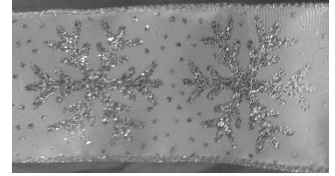

**Stanard Double bow**

2.5 inch ribbon

RWCC

RGT

RWB

WSsnFl

RVPld

GPin

RMat

Holly

RrevGr

Reversible  
red & green

GMat

**Single Bow**

4 - 5 inch ribbon

RGrPl